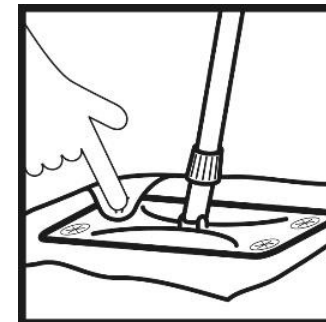

Tear instruction card forsage roll

1

Place the sheet on a surface

2

Place your hands on both sides of the tear line

3

Grasp the sheet with both hands

4

Bring your hands together

5

Pull the sheet apart

6

Place the forsage sheet on the dust wipe frame