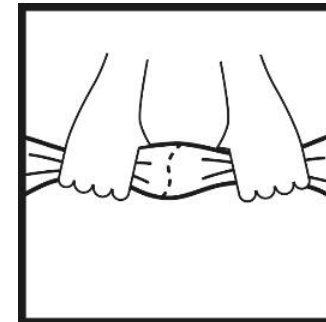

Tear instruction card forsage roll

1

Place the sheet on a surface

2

Place your hands on both sides of the tear line

3

Grasp the sheet with both hands

4

Bring your hands together

5

Pull the sheet apart

6

Place the forsage sheet on the dust wipe frame