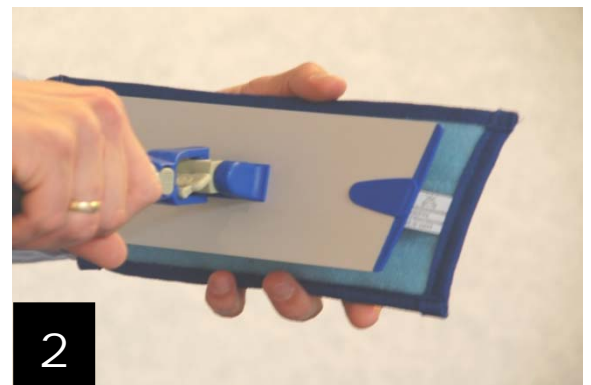

Circa 3 x sprayen in nevelstand.
Na 20 – 40 m² glasmop vervangen

Circa 3 x sprayen in nevelstand.
Na 20 – 40 m² glasmop vervangen.