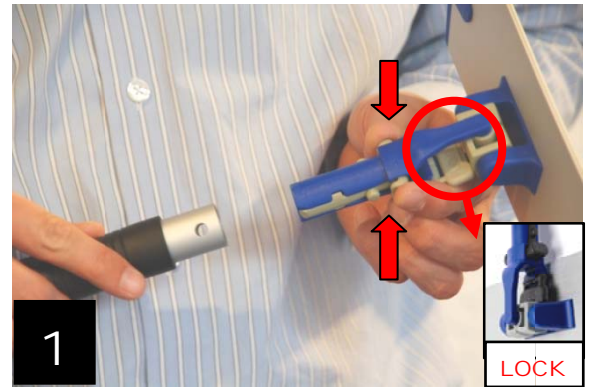

Circa 3 x sprayen in nevelstand.
Na 20 – 40 m² glasmop vervangen

Circa 3 x sprayen in nevelstand.
Na 20 – 40 m² glasmop vervangen.