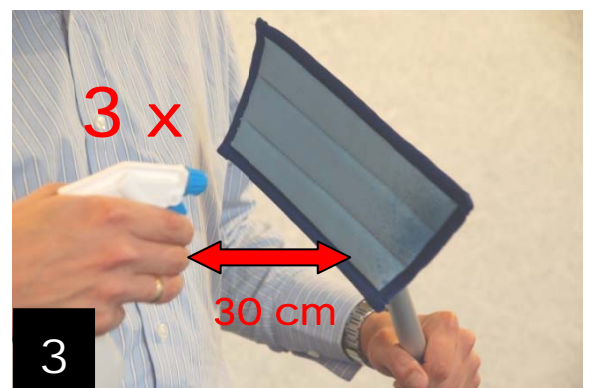

Circa 3 x sprayen in nevelstand.
Na 20 – 40 m² glasmop vervangen

Circa 3 x sprayen in nevelstand.
Na 20 – 40 m² glasmop vervangen.